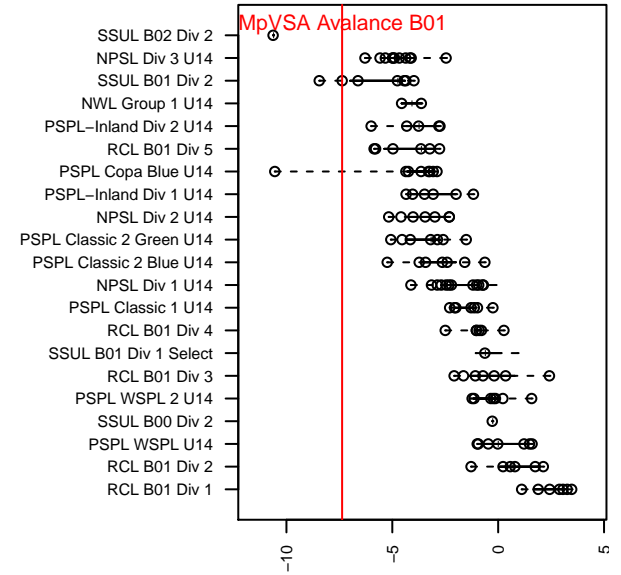

MpVSA Avalance B01

MpVSA
Maple Valley, WA
B01 total strength=512
attack=0.52 defense=0.26
fall league = SSUL B01 Div 2

alt names used:
MpVSA B01 Avalanche

Venues played:
2015 SSUL B01 Div 2

**attack and defense variance (black dot)
relative to other teams
and top 10 in region**

**attack and defense rating
relative to others at age
and all opponents in last 13 months**

Performance relative to 13 month average

Performance relative to 13 month average

date	home		away		venue	pred.home	pred.away
2015-12-05	MpVSA Avalance B01	0	South Tacoma United Blanco B02	7	2015 SSUL B01 Div 2	0.42	8.87
2015-11-21	MpVSA Avalance B01	1	CFSC B01	9	2015 SSUL B01 Div 2	0.78	5.57
2015-11-07	MpVSA Avalance B01	1	Tacoma United Lions B02	10	2015 SSUL B01 Div 2	0.37	8.30
2015-10-31	MpVSA Avalance B01	0	Highline SA Blue Thunder B01	7	2015 SSUL B01 Div 2	0.98	5.62
2015-10-24	HSC Rhodes B01	6	MpVSA Avalance B01	0	2015 SSUL B01 Div 2	6.28	0.61
2015-10-17	CFSC 2 B01	3	MpVSA Avalance B01	4	2015 SSUL B01 Div 2	2.68	1.63
2015-10-11	FWFC Falconz B01	6	MpVSA Avalance B01	0	2015 SSUL B01 Div 2	7.12	0.89
2015-10-10	CFSC B01	5	MpVSA Avalance B01	0	2015 SSUL B01 Div 2	5.57	0.78
2015-10-03	KCYS Zombies B01	1	MpVSA Avalance B01	2	2015 SSUL B01 Div 2	1.00	2.06
2015-09-26	Highline SA Blue Thunder B01	5	MpVSA Avalance B01	2	2015 SSUL B01 Div 2	5.62	0.98
2015-09-19	MpVSA Avalance B01	1	FWFC Falconz B01	6	2015 SSUL B01 Div 2	0.89	7.12
2015-09-12	MpVSA Avalance B01	0	HSC Rhodes B01	5	2015 SSUL B01 Div 2	0.61	6.28